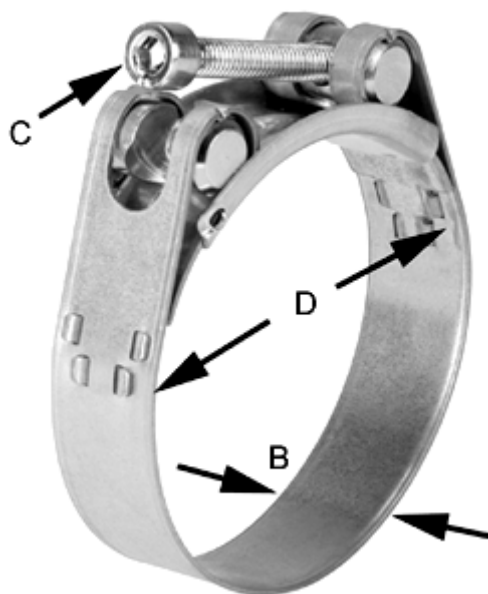

Data Sheet

Article number: 025927251101

Description: Heavy Duty Clamp GBS M 101/25 W1 ISK QRC

Measures

C (screw type) = ISK
Diameter D = 97-104
Width B = 25